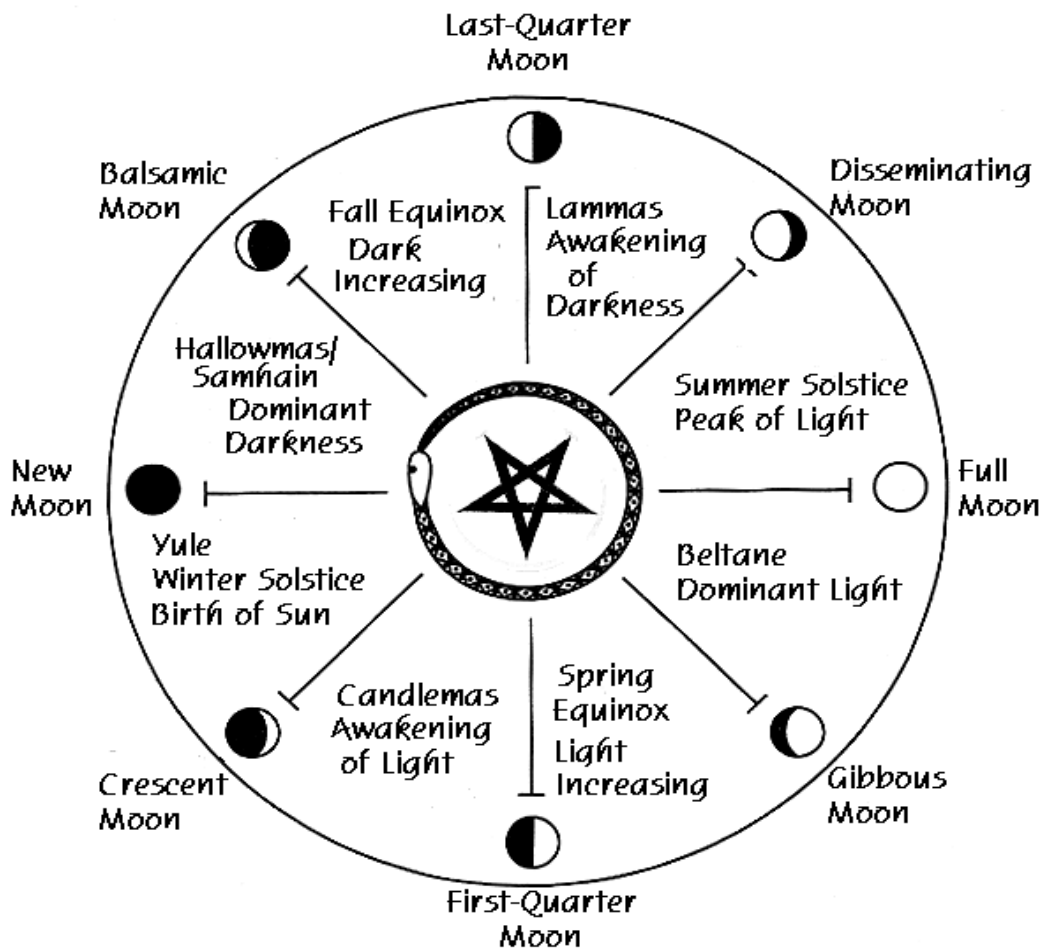

The Complete Satanic Calendar

for Spiritual Satanists

This calendar is for UTC+9:00

[Japan, Russia (Chita, Tiksi, Yakutsk), South Korea]

Entries in this Calendar **do not** observe Daylight Saving Time!

JANUARY 2022

Venus, the planet of Love, was retrograde from late 2021 until *January 29* this year. This can cause friction between couples, and is not a good period for love spells, money workings, artistic pursuits, and so on.